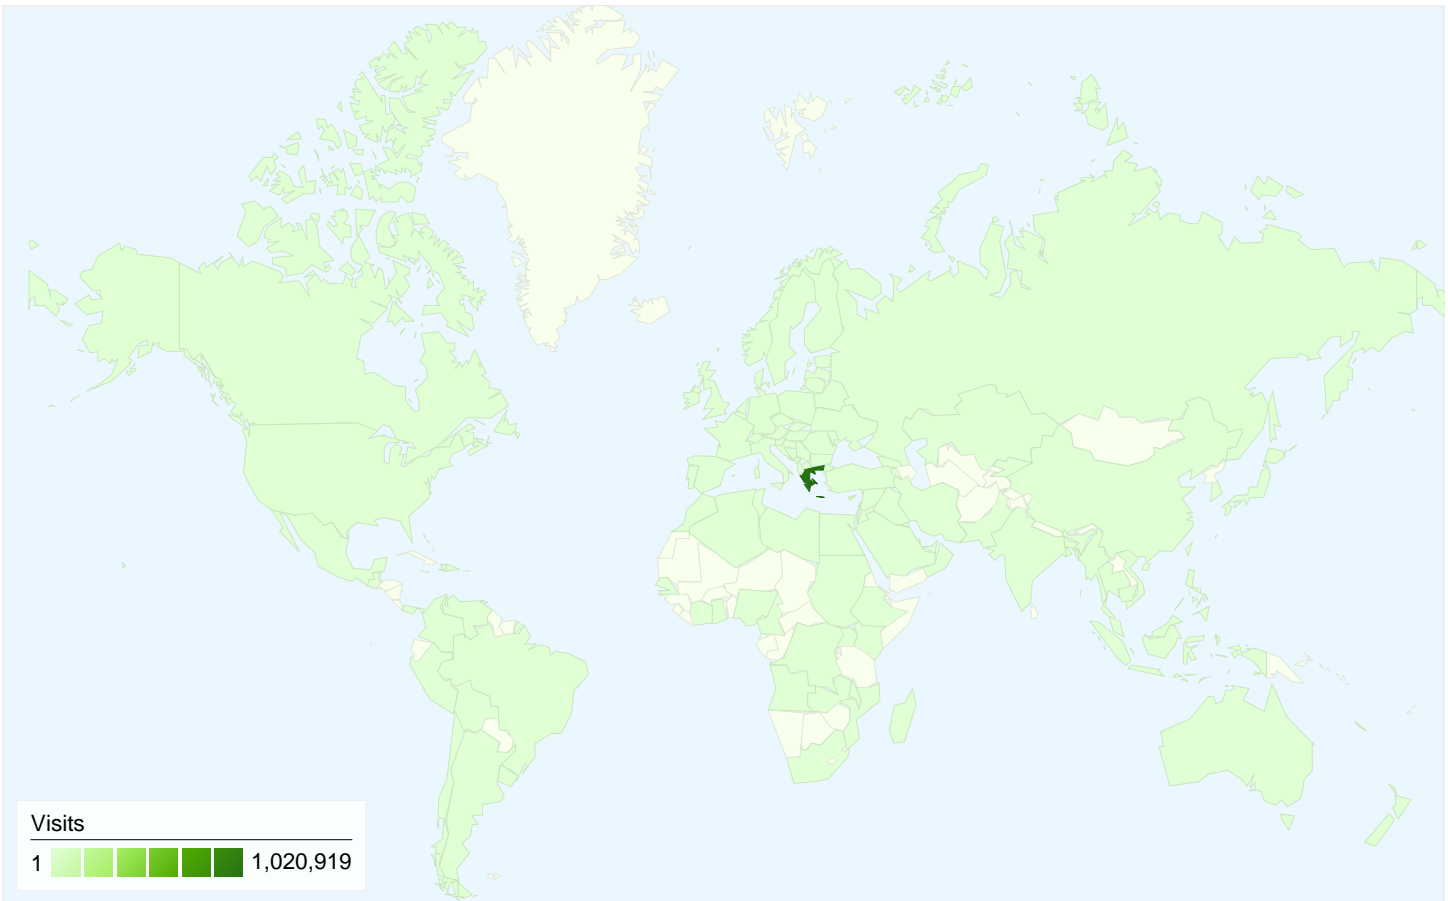

**Visitors**  
**588,978**

**Map Overlay**

**Traffic Sources Overview**

- **Search Engines**  
1,003,870.00 (92.70%)
- **Direct Traffic**  
51,161.00 (4.72%)
- **Referring Sites**  
27,884.00 (2.57%)
- **Other**  
1 (> 0.00%)

## 588,978 people visited this site

1,082,916 Visits

588,978 Absolute Unique Visitors

3,552,697 Pageviews

3.28 Average Pageviews

00:04:59 Time on Site

62.62% Bounce Rate

34.08% New Visits

## Technical Profile

Browser	Visits	% visits
Firefox	370,041	34.17%
Internet Explorer	364,284	33.64%
Chrome	248,708	22.97%
Safari	62,303	5.75%
Android Browser	17,414	1.61%

All traffic sources sent a total of 1,082,916 visits

**1,082,916 visits came from 125 countries/territories**

Site Usage						
Visits	Pages/Visit	Avg. Time on Site	% New Visits	Bounce Rate		
<b>1,082,916</b> % of Site Total: 100.00%	<b>3.28</b> Site Avg: 3.28 (0.00%)	<b>00:04:59</b> Site Avg: 00:04:59 (0.00%)	<b>32.40%</b> Site Avg: 34.08% (-4.93%)	<b>62.62%</b> Site Avg: 62.62% (0.00%)		
Country/Territory	Visits	Pages/Visit	Avg. Time on Site	% New Visits	Bounce Rate	
Greece	<b>1,020,919</b>	3.29	00:04:59	31.98%	62.60%	
Cyprus	<b>25,968</b>	2.35	00:03:33	41.17%	68.01%	
(not set)	<b>11,420</b>	3.82	00:06:10	30.35%	59.26%	
Germany	<b>5,993</b>	3.19	00:04:44	37.81%	59.92%	
United Kingdom	<b>4,321</b>	4.37	00:07:29	37.28%	58.27%	
United States	<b>3,364</b>	4.25	00:07:01	51.63%	50.77%	
France	<b>1,195</b>	2.63	00:04:00	34.64%	63.18%	
Netherlands	<b>1,028</b>	5.00	00:06:34	33.95%	54.09%	
Belgium	<b>943</b>	4.24	00:07:39	30.86%	52.60%	