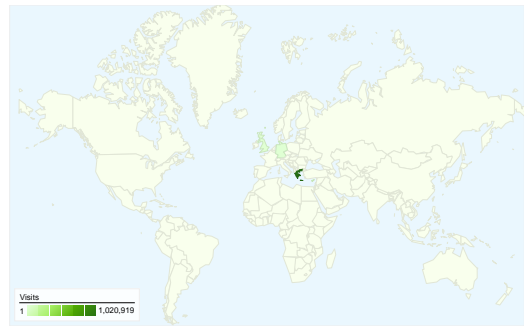

**Site Usage**

**1,082,916** Visits

**62.62%** Bounce Rate

**3,552,697** Pageviews

**00:04:59** Avg. Time on Site

**3.28** Pages/Visit

**34.08%** % New Visits

**Visitors Overview**

**Visitors**  
**588,978**

**Map Overlay**

**Traffic Sources Overview**

- **Search Engines**  
1,003,870.00 (92.70%)
- **Direct Traffic**  
51,161.00 (4.72%)
- **Referring Sites**  
27,884.00 (2.57%)
- **Other**  
1 (> 0.00%)

**1,082,916 visits came from 125 countries/territories**

Site Usage						
Visits	Pages/Visit	Avg. Time on Site	% New Visits	Bounce Rate		
<b>1,082,916</b> % of Site Total: 100.00%	<b>3.28</b> Site Avg: 3.28 (0.00%)	<b>00:04:59</b> Site Avg: 00:04:59 (0.00%)	<b>32.40%</b> Site Avg: 34.08% (-4.93%)	<b>62.62%</b> Site Avg: 62.62% (0.00%)		
Country/Territory	Visits	Pages/Visit	Avg. Time on Site	% New Visits	Bounce Rate	
Greece	<b>1,020,919</b>	3.29	00:04:59	31.98%	62.60%	
Cyprus	<b>25,968</b>	2.35	00:03:33	41.17%	68.01%	
(not set)	<b>11,420</b>	3.82	00:06:10	30.35%	59.26%	
Germany	<b>5,993</b>	3.19	00:04:44	37.81%	59.92%	
United Kingdom	<b>4,321</b>	4.37	00:07:29	37.28%	58.27%	
United States	<b>3,364</b>	4.25	00:07:01	51.63%	50.77%	
France	<b>1,195</b>	2.63	00:04:00	34.64%	63.18%	
Netherlands	<b>1,028</b>	5.00	00:06:34	33.95%	54.09%	
Belgium	<b>943</b>	4.24	00:07:39	30.86%	52.60%	

Italy	<b>929</b>	2.49	00:03:50	48.12%	69.64%
					1 - 10 of 125

Pages on this site were viewed a total of 3,552,697 times

3,552,697 Pageviews

2,760,353 Unique Views

62.62% Bounce Rate