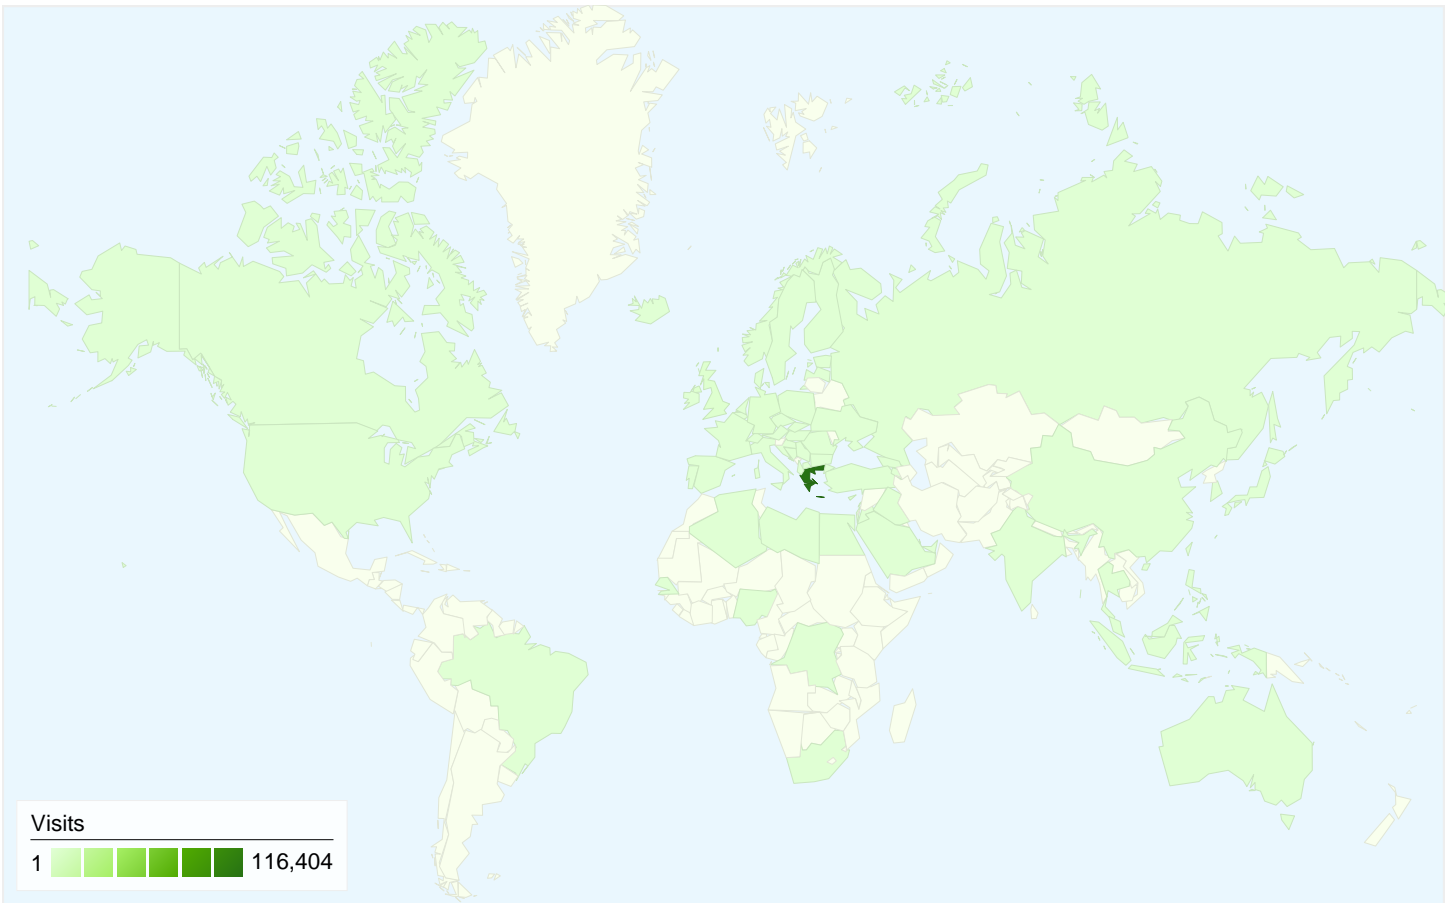

46,161 people visited this site

124,481 Visits

46,161 Absolute Unique Visitors

786,003 Pageviews

6.31 Average Pageviews

00:10:19 Time on Site

38.52% Bounce Rate

29.45% New Visits

Technical Profile

Browser	Visits	% visits
Firefox	43,314	34.80%
Internet Explorer	40,830	32.80%
Chrome	24,720	19.86%
Safari	10,506	8.44%
Android Browser	2,702	2.17%

All traffic sources sent a total of 124,481 visits

-  15.55% Direct Traffic
-  23.32% Referring Sites
-  61.13% Search Engines

- Search Engines
76,101.00 (61.13%)
- Referring Sites
29,028.00 (23.32%)
- Direct Traffic
19,352.00 (15.55%)

Top Traffic Sources

124,481 visits came from 67 countries/territories

Site Usage						
Visits	Pages/Visit	Avg. Time on Site	% New Visits	Bounce Rate		
124,481 % of Site Total: 100.00%	6.31 Site Avg: 6.31 (0.00%)	00:10:19 Site Avg: 00:10:19 (0.00%)	29.18% Site Avg: 29.45% (-0.92%)	38.52% Site Avg: 38.52% (0.00%)		
Country/Territory	Visits	Pages/Visit	Avg. Time on Site	% New Visits	Bounce Rate	
Greece	116,404	6.28	00:10:11	29.25%	38.56%	
Cyprus	2,661	8.65	00:15:43	32.51%	40.02%	
United Kingdom	1,718	7.25	00:12:32	11.87%	28.99%	
(not set)	1,189	6.22	00:11:46	28.34%	43.23%	
Germany	1,082	4.83	00:09:46	29.67%	37.15%	
United States	286	3.51	00:07:31	36.36%	51.05%	
Sweden	247	7.58	00:18:46	13.77%	14.57%	
Finland	176	3.73	00:06:26	5.11%	17.05%	
Switzerland	128	8.12	00:15:57	23.44%	22.66%	