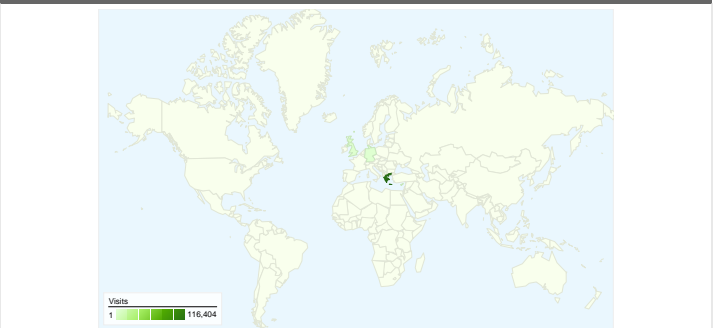

Site Usage

124,481 Visits	38.52% Bounce Rate
786,003 Pageviews	00:10:19 Avg. Time on Site
6.31 Pages/Visit	29.45% % New Visits

Visitors Overview

Map Overlay

Traffic Sources Overview

Content Overview

Pages	Pageviews	% Pageviews
/	61,540	7.83%
/forumdisplay.php?f=145	18,185	2.31%
/usercp.php	17,049	2.17%
/forumdisplay.php?f=147	16,199	2.06%
/private.php	12,573	1.60%

46,161 people visited this site

124,481 Visits

46,161 Absolute Unique Visitors

786,003 Pageviews

6.31 Average Pageviews

00:10:19 Time on Site

38.52% Bounce Rate

29.45% New Visits

124,481 visits came from 67 countries/territories

Site Usage						
Visits	Pages/Visit	Avg. Time on Site	% New Visits	Bounce Rate		
124,481 % of Site Total: 100.00%	6.31 Site Avg: 6.31 (0.00%)	00:10:19 Site Avg: 00:10:19 (0.00%)	29.18% Site Avg: 29.45% (-0.92%)	38.52% Site Avg: 38.52% (0.00%)		
Country/Territory	Visits	Pages/Visit	Avg. Time on Site	% New Visits	Bounce Rate	
Greece	116,404	6.28	00:10:11	29.25%	38.56%	
Cyprus	2,661	8.65	00:15:43	32.51%	40.02%	
United Kingdom	1,718	7.25	00:12:32	11.87%	28.99%	
(not set)	1,189	6.22	00:11:46	28.34%	43.23%	
Germany	1,082	4.83	00:09:46	29.67%	37.15%	
United States	286	3.51	00:07:31	36.36%	51.05%	
Sweden	247	7.58	00:18:46	13.77%	14.57%	
Finland	176	3.73	00:06:26	5.11%	17.05%	
Switzerland	128	8.12	00:15:57	23.44%	22.66%	

Netherlands	96	3.81	00:08:12	50.00%	35.42%
					1 - 10 of 67

Pages on this site were viewed a total of 786,003 times

786,003 Pageviews

534,083 Unique Views

38.52% Bounce Rate

Top Content

Pages	Pageviews	% Pageviews
/	61,540	7.83%
/forumdisplay.php?f=145	18,185	2.31%
/usercp.php	17,049	2.17%
/forumdisplay.php?f=147	16,199	2.06%
/private.php	12,573	1.60%