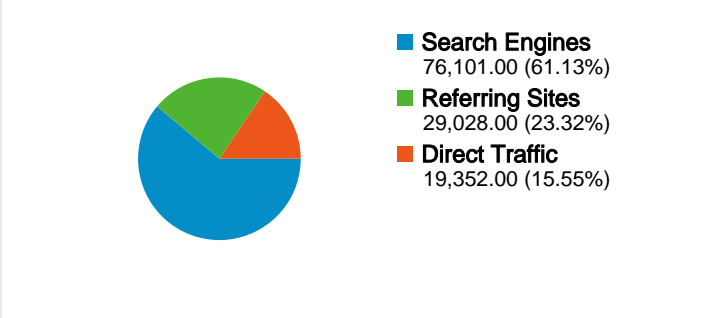

Site Usage

124,481 Visits	38.52% Bounce Rate
786,003 Pageviews	00:10:19 Avg. Time on Site
6.31 Pages/Visit	29.45% % New Visits

Visitors Overview

Map Overlay

Traffic Sources Overview

Content Overview

Pages	Pageviews	% Pageviews
/	61,540	7.83%
/forumdisplay.php?f=145	18,185	2.31%
/usercp.php	17,049	2.17%
/forumdisplay.php?f=147	16,199	2.06%
/private.php	12,573	1.60%

46,161 people visited this site

124,481 Visits

46,161 Absolute Unique Visitors

786,003 Pageviews

6.31 Average Pageviews

00:10:19 Time on Site

38.52% Bounce Rate

29.45% New Visits

124,481 visits came from 67 countries/territories

Site Usage						
Visits	Pages/Visit	Avg. Time on Site	% New Visits	Bounce Rate		
124,481 % of Site Total: 100.00%	6.31 Site Avg: 6.31 (0.00%)	00:10:19 Site Avg: 00:10:19 (0.00%)	29.18% Site Avg: 29.45% (-0.92%)	38.52% Site Avg: 38.52% (0.00%)		
Country/Territory	Visits	Pages/Visit	Avg. Time on Site	% New Visits	Bounce Rate	
Greece	116,404	6.28	00:10:11	29.25%	38.56%	
Cyprus	2,661	8.65	00:15:43	32.51%	40.02%	
United Kingdom	1,718	7.25	00:12:32	11.87%	28.99%	
(not set)	1,189	6.22	00:11:46	28.34%	43.23%	
Germany	1,082	4.83	00:09:46	29.67%	37.15%	
United States	286	3.51	00:07:31	36.36%	51.05%	
Sweden	247	7.58	00:18:46	13.77%	14.57%	
Finland	176	3.73	00:06:26	5.11%	17.05%	
Switzerland	128	8.12	00:15:57	23.44%	22.66%	

Netherlands	96	3.81	00:08:12	50.00%	35.42%
					1 - 10 of 67

Pages on this site were viewed a total of 786,003 times

786,003 Pageviews

534,083 Unique Views

38.52% Bounce Rate

Top Content

Pages	Pageviews	% Pageviews
/	61,540	7.83%
/forumdisplay.php?f=145	18,185	2.31%
/usercp.php	17,049	2.17%
/forumdisplay.php?f=147	16,199	2.06%
/private.php	12,573	1.60%