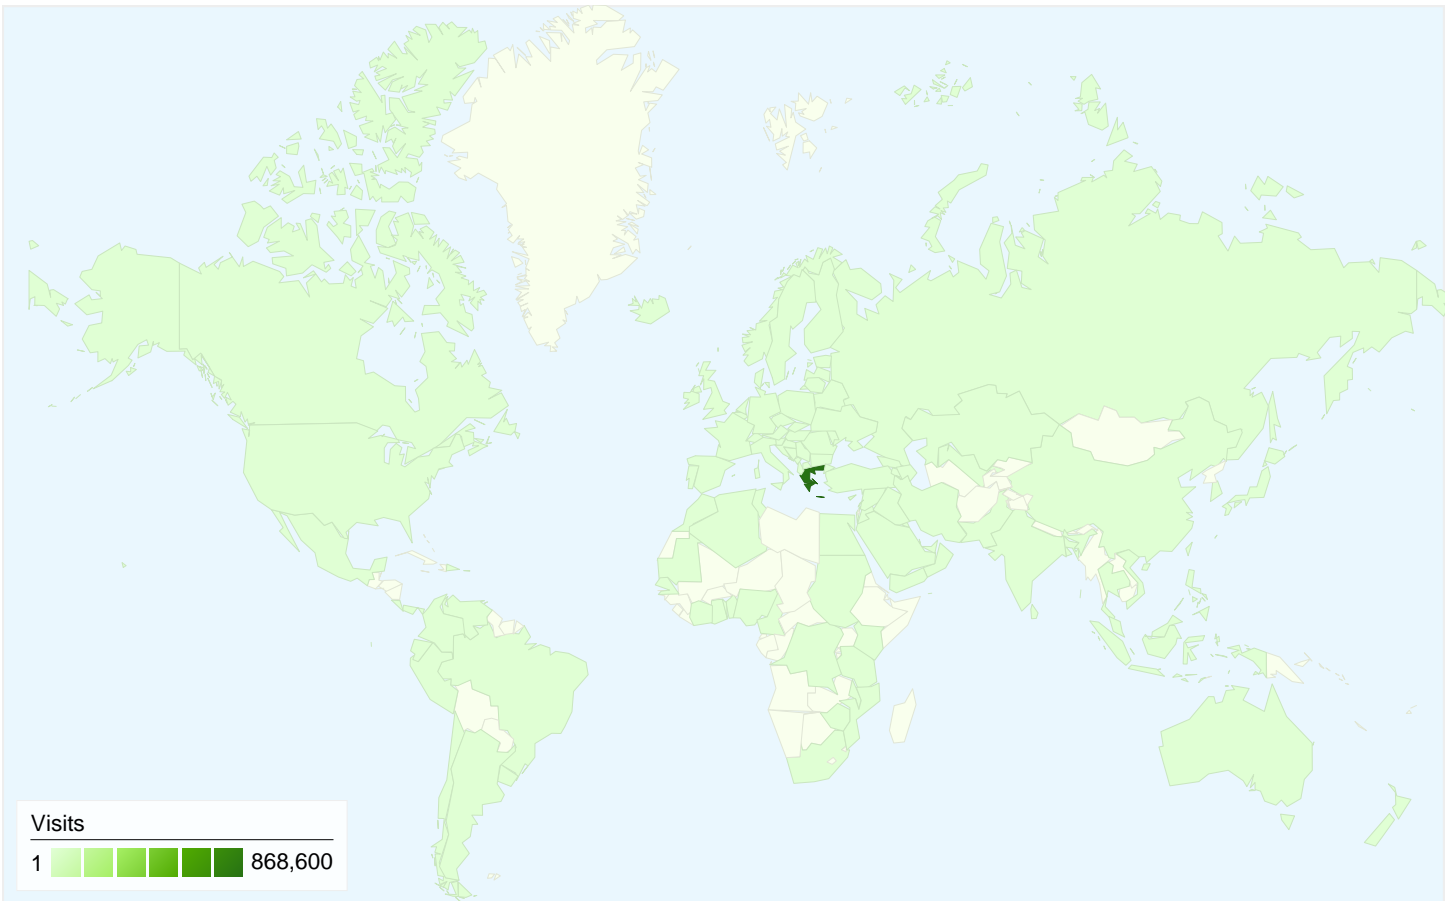

Visitors
502,110

Map Overlay

Traffic Sources Overview

- **Search Engines**
803,935.00 (88.13%)
- **Direct Traffic**
56,910.00 (6.24%)
- **Referring Sites**
51,368.00 (5.63%)
- **Other**
1 (> 0.00%)

Content Overview

502,110 people visited this site

912,214 Visits

502,110 Absolute Unique Visitors

3,296,617 Pageviews

3.61 Average Pageviews

00:05:45 Time on Site

59.86% Bounce Rate

33.45% New Visits

All traffic sources sent a total of 912,214 visits

-  **6.24%** Direct Traffic
-  **5.63%** Referring Sites
-  **88.13%** Search Engines

- **Search Engines**
803,935.00 (88.13%)
- **Direct Traffic**
56,910.00 (6.24%)
- **Referring Sites**
51,368.00 (5.63%)
- **Other**
1 (> 0.00%)

912,214 visits came from 118 countries/territories

Site Usage

| Country/Territory | Visits | Pages/Visit | Avg. Time on Site | % New Visits | Bounce Rate |
|--|--|--|---|--|-------------|
| Visits 912,214 % of Site Total: 100.00% | Pages/Visit 3.61 Site Avg: 3.61 (0.00%) | Avg. Time on Site 00:05:45 Site Avg: 00:05:45 (0.00%) | % New Visits 33.56% Site Avg: 33.45% (0.34%) | Bounce Rate 59.86% Site Avg: 59.86% (0.00%) | |
| Greece | 868,600 | 3.63 | 00:05:47 | 33.13% | 59.71% |
| Cyprus | 21,599 | 2.43 | 00:03:32 | 44.63% | 67.81% |
| Germany | 4,155 | 5.25 | 00:08:37 | 38.56% | 53.57% |
| United Kingdom | 3,218 | 3.76 | 00:05:32 | 39.06% | 61.84% |
| United States | 2,394 | 4.08 | 00:08:37 | 37.93% | 53.30% |
| (not set) | 2,372 | 2.85 | 00:07:34 | 37.39% | 62.69% |
| France | 1,163 | 3.59 | 00:04:52 | 38.87% | 60.02% |
| Italy | 900 | 4.98 | 00:07:35 | 36.44% | 52.89% |
| Sweden | 741 | 3.18 | 00:05:27 | 26.32% | 44.53% |