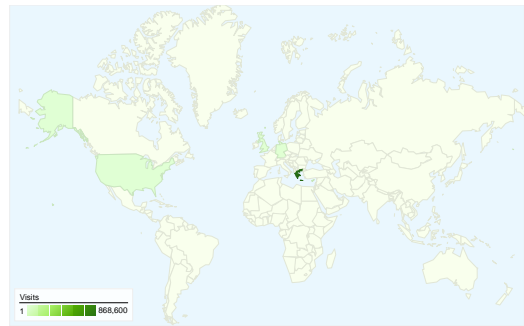

Site Usage

912,214 Visits

59.86% Bounce Rate

3,296,617 Pageviews

00:05:45 Avg. Time on Site

3.61 Pages/Visit

33.45% % New Visits

Visitors Overview

Visitors
502,110

Map Overlay

Traffic Sources Overview

- **Search Engines**
803,935.00 (88.13%)
- **Direct Traffic**
56,910.00 (6.24%)
- **Referring Sites**
51,368.00 (5.63%)
- **Other**
1 (> 0.00%)

Content Overview

All traffic sources sent a total of 912,214 visits

-  **6.24%** Direct Traffic
-  **5.63%** Referring Sites
-  **88.13%** Search Engines

- **Search Engines**
803,935.00 (88.13%)
- **Direct Traffic**
56,910.00 (6.24%)
- **Referring Sites**
51,368.00 (5.63%)
- **Other**
1 (> 0.00%)

912,214 visits came from 118 countries/territories

Site Usage

| Country/Territory | Visits | Pages/Visit | Avg. Time on Site | % New Visits | Bounce Rate |
|--|--|--|---|--|-------------|
| Visits 912,214 % of Site Total: 100.00% | Pages/Visit 3.61 Site Avg: 3.61 (0.00%) | Avg. Time on Site 00:05:45 Site Avg: 00:05:45 (0.00%) | % New Visits 33.56% Site Avg: 33.45% (0.34%) | Bounce Rate 59.86% Site Avg: 59.86% (0.00%) | |
| Greece | 868,600 | 3.63 | 00:05:47 | 33.13% | 59.71% |
| Cyprus | 21,599 | 2.43 | 00:03:32 | 44.63% | 67.81% |
| Germany | 4,155 | 5.25 | 00:08:37 | 38.56% | 53.57% |
| United Kingdom | 3,218 | 3.76 | 00:05:32 | 39.06% | 61.84% |
| United States | 2,394 | 4.08 | 00:08:37 | 37.93% | 53.30% |
| (not set) | 2,372 | 2.85 | 00:07:34 | 37.39% | 62.69% |
| France | 1,163 | 3.59 | 00:04:52 | 38.87% | 60.02% |
| Italy | 900 | 4.98 | 00:07:35 | 36.44% | 52.89% |
| Sweden | 741 | 3.18 | 00:05:27 | 26.32% | 44.53% |