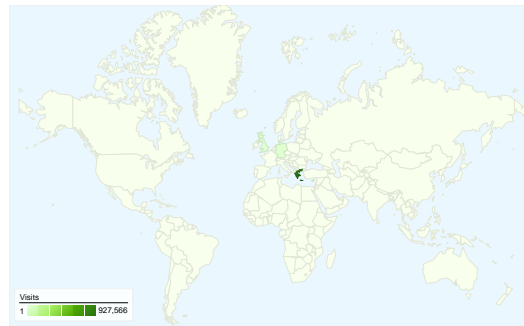

**Site Usage**

975,350 Visits

60.11% Bounce Rate

3,519,258 Pageviews

00:05:39 Avg. Time on Site

3.61 Pages/Visit

33.09% % New Visits

**Visitors Overview**

**Visitors**  
 516,509

**Map Overlay**

**Traffic Sources Overview**

- **Search Engines**  
856,095.00 (87.77%)
- **Direct Traffic**  
62,265.00 (6.38%)
- **Referring Sites**  
56,990.00 (5.84%)

**Content Overview**

**All traffic sources sent a total of 975,350 visits**

-  **6.38%** Direct Traffic
-  **5.84%** Referring Sites
-  **87.77%** Search Engines

- **Search Engines**  
856,095.00 (87.77%)
- **Direct Traffic**  
62,265.00 (6.38%)
- **Referring Sites**  
56,990.00 (5.84%)

**975,350 visits came from 113 countries/territories**

Site Usage

Country/Territory	Visits	Pages/Visit	Avg. Time on Site	% New Visits	Bounce Rate
<b>Visits</b> <b>975,350</b> % of Site Total: 100.00%	<b>Pages/Visit</b> <b>3.61</b> Site Avg: 3.61 (0.00%)	<b>Avg. Time on Site</b> <b>00:05:39</b> Site Avg: 00:05:39 (0.00%)	<b>% New Visits</b> <b>33.21%</b> Site Avg: 33.09% (0.36%)	<b>Bounce Rate</b> <b>60.11%</b> Site Avg: 60.11% (0.00%)	
Greece	927,566	3.63	00:05:41	32.83%	59.98%
Cyprus	22,300	2.49	00:03:44	42.65%	67.21%
Germany	4,388	4.26	00:07:31	38.76%	55.74%
(not set)	4,299	3.20	00:08:18	35.10%	62.32%
United Kingdom	3,550	3.46	00:04:47	42.76%	65.04%
United States	2,637	4.01	00:07:23	32.35%	51.76%
France	1,203	3.91	00:05:40	34.25%	57.27%
Italy	945	4.02	00:06:17	38.94%	58.20%
Belgium	822	5.20	00:07:38	40.88%	51.46%