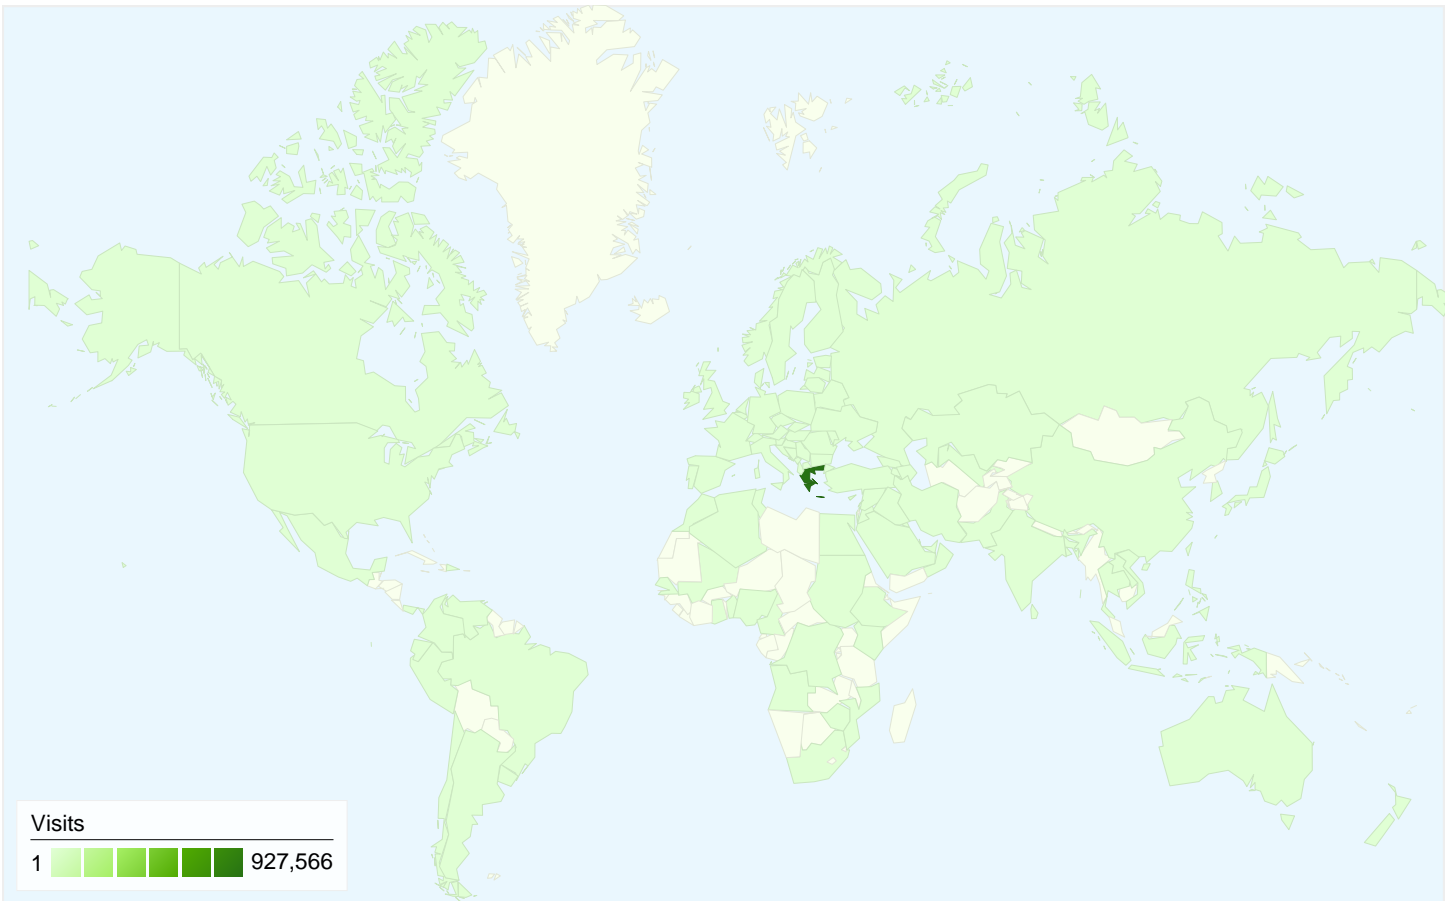

**Visitors**  
 516,509

**Map Overlay**

**Traffic Sources Overview**

- **Search Engines**  
856,095.00 (87.77%)
- **Direct Traffic**  
62,265.00 (6.38%)
- **Referring Sites**  
56,990.00 (5.84%)

**Content Overview**

## 516,509 people visited this site

975,350 Visits

516,509 Absolute Unique Visitors

3,519,258 Pageviews

3.61 Average Pageviews

00:05:39 Time on Site

60.11% Bounce Rate

33.09% New Visits

**All traffic sources sent a total of 975,350 visits**

-  **6.38%** Direct Traffic
-  **5.84%** Referring Sites
-  **87.77%** Search Engines

- **Search Engines**  
856,095.00 (87.77%)
- **Direct Traffic**  
62,265.00 (6.38%)
- **Referring Sites**  
56,990.00 (5.84%)

**975,350 visits came from 113 countries/territories**

Site Usage

Country/Territory	Visits	Pages/Visit	Avg. Time on Site	% New Visits	Bounce Rate
<b>Visits</b> <b>975,350</b> % of Site Total: 100.00%	<b>Pages/Visit</b> <b>3.61</b> Site Avg: 3.61 (0.00%)	<b>Avg. Time on Site</b> <b>00:05:39</b> Site Avg: 00:05:39 (0.00%)	<b>% New Visits</b> <b>33.21%</b> Site Avg: 33.09% (0.36%)	<b>Bounce Rate</b> <b>60.11%</b> Site Avg: 60.11% (0.00%)	
Greece	927,566	3.63	00:05:41	32.83%	59.98%
Cyprus	22,300	2.49	00:03:44	42.65%	67.21%
Germany	4,388	4.26	00:07:31	38.76%	55.74%
(not set)	4,299	3.20	00:08:18	35.10%	62.32%
United Kingdom	3,550	3.46	00:04:47	42.76%	65.04%
United States	2,637	4.01	00:07:23	32.35%	51.76%
France	1,203	3.91	00:05:40	34.25%	57.27%
Italy	945	4.02	00:06:17	38.94%	58.20%
Belgium	822	5.20	00:07:38	40.88%	51.46%