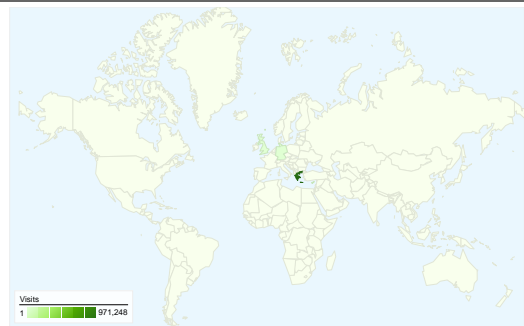

**Site Usage**

**1,018,871** Visits

**62.29%** Bounce Rate

**3,399,489** Pageviews

**00:05:00** Avg. Time on Site

**3.34** Pages/Visit

**33.64%** % New Visits

**Visitors Overview**

**Visitors**  
**596,977**

**Map Overlay**

**Traffic Sources Overview**

- **Search Engines**  
927,234.00 (91.01%)
- **Direct Traffic**  
50,444.00 (4.95%)
- **Referring Sites**  
41,192.00 (4.04%)
- **Other**  
1 (> 0.00%)

## 596,977 people visited this site

1,018,871 Visits

596,977 Absolute Unique Visitors

3,399,489 Pageviews

3.34 Average Pageviews

00:05:00 Time on Site

62.29% Bounce Rate

33.64% New Visits

**1,018,871 visits came from 121 countries/territories**

Site Usage

Country/Territory	Visits	Pages/Visit	Avg. Time on Site	% New Visits	Bounce Rate
<b>Visits 1,018,871</b> % of Site Total: 100.00%					
<b>Pages/Visit 3.34</b> Site Avg: 3.34 (0.00%)					
<b>Avg. Time on Site 00:05:00</b> Site Avg: 00:05:00 (0.00%)					
<b>% New Visits 31.92%</b> Site Avg: 33.64% (-5.11%)					
<b>Bounce Rate 62.29%</b> Site Avg: 62.29% (0.00%)					
Greece	971,248	3.34	00:04:59	31.52%	62.19%
Cyprus	23,547	2.60	00:04:13	42.16%	68.11%
Germany	4,476	4.84	00:08:13	39.30%	57.31%
(not set)	4,406	3.47	00:05:56	30.53%	59.65%
United Kingdom	3,124	3.37	00:05:02	38.28%	64.02%
United States	2,393	2.98	00:05:06	45.30%	65.57%
France	1,013	2.91	00:03:19	31.19%	62.29%
Finland	789	6.75	00:09:48	13.18%	31.94%
Netherlands	786	7.70	00:12:13	34.48%	51.78%