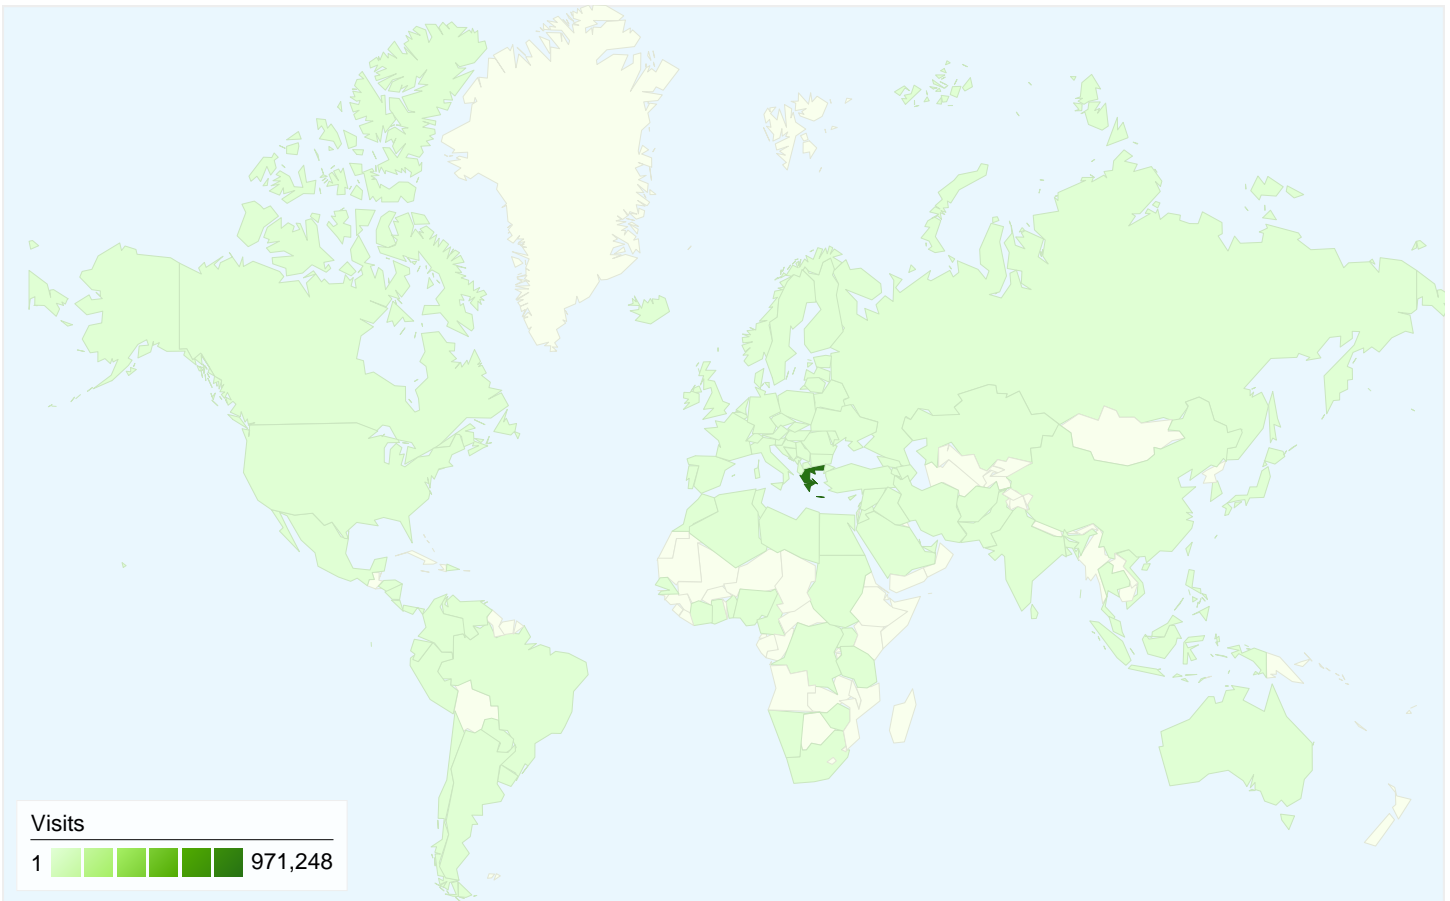

**Visitors**  
**596,977**

**Map Overlay**

**Traffic Sources Overview**

- **Search Engines**  
927,234.00 (91.01%)
- **Direct Traffic**  
50,444.00 (4.95%)
- **Referring Sites**  
41,192.00 (4.04%)
- **Other**  
1 (> 0.00%)

## 596,977 people visited this site

1,018,871 Visits

596,977 Absolute Unique Visitors

3,399,489 Pageviews

3.34 Average Pageviews

00:05:00 Time on Site

62.29% Bounce Rate

33.64% New Visits

-  **4.95%** Direct Traffic
-  **4.04%** Referring Sites
-  **91.01%** Search Engines

- **Search Engines**  
927,234.00 (91.01%)
- **Direct Traffic**  
50,444.00 (4.95%)
- **Referring Sites**  
41,192.00 (4.04%)
- **Other**  
1 (> 0.00%)

**1,018,871 visits came from 121 countries/territories**

Site Usage

Country/Territory	Visits	Pages/Visit	Avg. Time on Site	% New Visits	Bounce Rate
<b>Visits 1,018,871</b> % of Site Total: 100.00%					
<b>Pages/Visit 3.34</b> Site Avg: 3.34 (0.00%)					
<b>Avg. Time on Site 00:05:00</b> Site Avg: 00:05:00 (0.00%)					
<b>% New Visits 31.92%</b> Site Avg: 33.64% (-5.11%)					
<b>Bounce Rate 62.29%</b> Site Avg: 62.29% (0.00%)					
Greece	971,248	3.34	00:04:59	31.52%	62.19%
Cyprus	23,547	2.60	00:04:13	42.16%	68.11%
Germany	4,476	4.84	00:08:13	39.30%	57.31%
(not set)	4,406	3.47	00:05:56	30.53%	59.65%
United Kingdom	3,124	3.37	00:05:02	38.28%	64.02%
United States	2,393	2.98	00:05:06	45.30%	65.57%
France	1,013	2.91	00:03:19	31.19%	62.29%
Finland	789	6.75	00:09:48	13.18%	31.94%
Netherlands	786	7.70	00:12:13	34.48%	51.78%