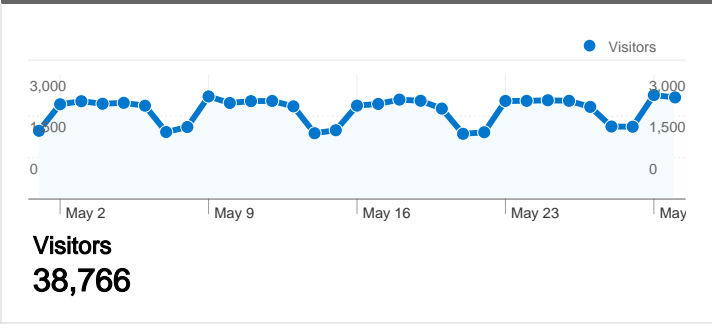

Visitors Overview