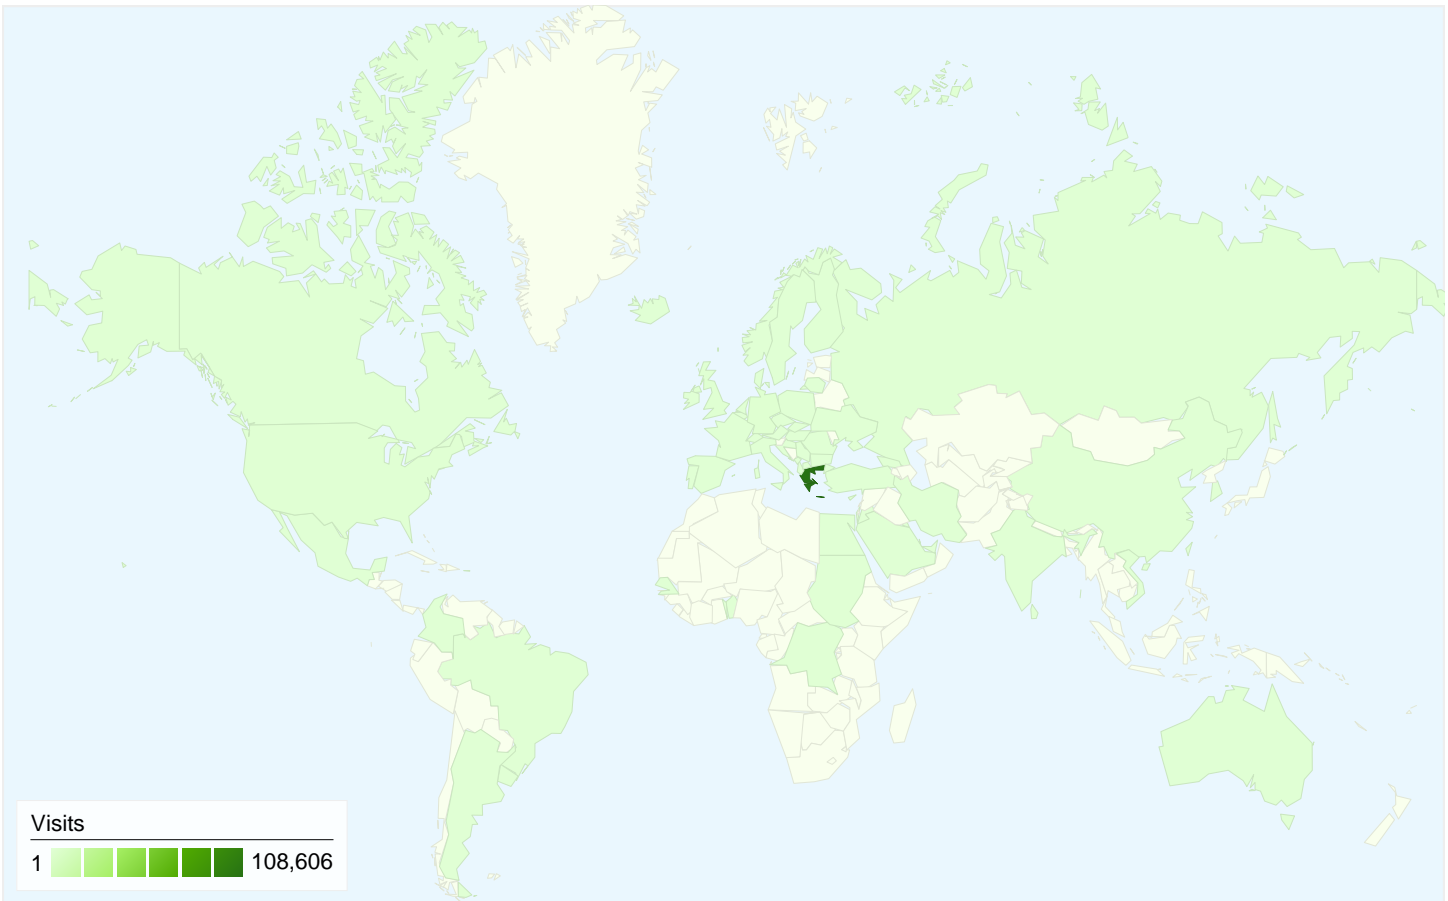

114,188 visits came from 66 countries/territories

Site Usage

Country/Territory	Visits	Pages/Visit	Avg. Time on Site	% New Visits	Bounce Rate
Visits 114,188 % of Site Total: 100.00%	Pages/Visit 6.32 Site Avg: 6.32 (0.00%)	Avg. Time on Site 00:10:53 Site Avg: 00:10:53 (0.00%)	% New Visits 27.65% Site Avg: 27.57% (0.28%)	Bounce Rate 36.52% Site Avg: 36.52% (0.00%)	
Greece	108,606	6.30	00:10:53	27.49%	36.45%
Cyprus	1,683	8.39	00:11:19	36.96%	38.62%
Germany	1,004	3.21	00:05:55	24.20%	44.32%
United Kingdom	896	11.01	00:15:23	19.42%	24.44%
(not set)	698	4.83	00:12:49	37.68%	33.95%
United States	339	4.06	00:14:04	21.83%	36.28%
Finland	192	2.85	00:03:29	6.25%	46.35%
Switzerland	149	16.60	00:31:10	8.72%	12.08%
Sweden	101	3.55	00:05:37	24.75%	23.76%