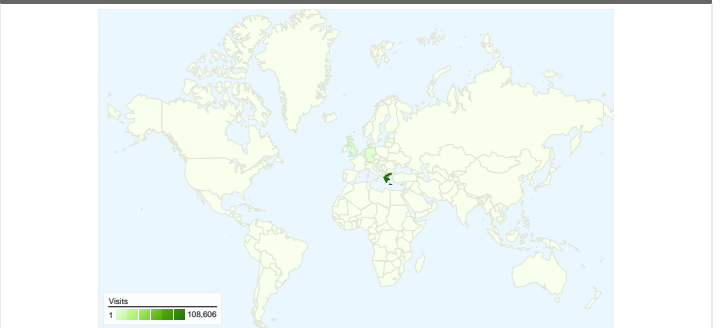

Site Usage

Visitors Overview

Map Overlay

Traffic Sources Overview

Content Overview

Pages	Pageviews	% Pageviews
/	56,134	7.78%
/usercp.php	20,170	2.80%
/forumdisplay.php?f=147	15,794	2.19%
/forumdisplay.php?f=145	12,426	1.72%
/forumdisplay.php?f=27	12,416	1.72%

38,766 people visited this site

 **114,188** Visits

 **38,766** Absolute Unique Visitors

 **721,504** Pageviews

 **6.32** Average Pageviews

 **00:10:53** Time on Site

 **36.52%** Bounce Rate

 **27.57%** New Visits

All traffic sources sent a total of 114,188 visits

-  **22.72%** Direct Traffic
-  **25.41%** Referring Sites
-  **51.87%** Search Engines

- **Search Engines**
59,231.00 (51.87%)
- **Referring Sites**
29,011.00 (25.41%)
- **Direct Traffic**
25,946.00 (22.72%)

Italy	85	3.13	00:08:00	29.41%	42.35%
					1 - 10 of 66

Pages on this site were viewed a total of 721,504 times

 721,504 Pageviews

 486,915 Unique Views

 36.52% Bounce Rate

Top Content

Pages	Pageviews	% Pageviews
/	56,134	7.78%
/usercp.php	20,170	2.80%
/forumdisplay.php?f=147	15,794	2.19%
/forumdisplay.php?f=145	12,426	1.72%
/forumdisplay.php?f=27	12,416	1.72%