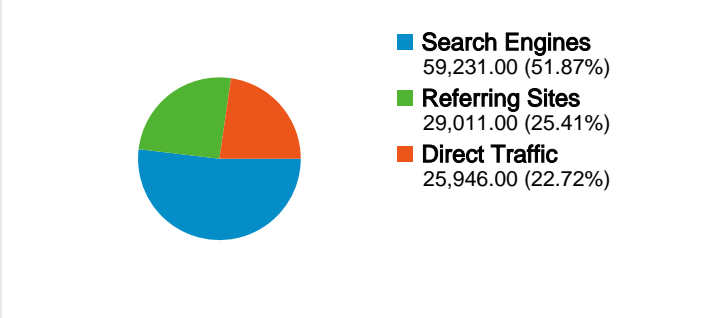

Site Usage

Visitors Overview

Map Overlay

Traffic Sources Overview

Content Overview

Pages	Pageviews	% Pageviews
/	56,134	7.78%
/usercp.php	20,170	2.80%
/forumdisplay.php?f=147	15,794	2.19%
/forumdisplay.php?f=145	12,426	1.72%
/forumdisplay.php?f=27	12,416	1.72%

38,766 people visited this site

 **114,188** Visits

 **38,766** Absolute Unique Visitors

 **721,504** Pageviews

 **6.32** Average Pageviews

 **00:10:53** Time on Site

 **36.52%** Bounce Rate

 **27.57%** New Visits

All traffic sources sent a total of 114,188 visits

-  **22.72%** Direct Traffic
-  **25.41%** Referring Sites
-  **51.87%** Search Engines

- **Search Engines**
59,231.00 (51.87%)
- **Referring Sites**
29,011.00 (25.41%)
- **Direct Traffic**
25,946.00 (22.72%)

Italy	85	3.13	00:08:00	29.41%	42.35%
					1 - 10 of 66

Pages on this site were viewed a total of 721,504 times

 721,504 Pageviews

 486,915 Unique Views

 36.52% Bounce Rate

Top Content

Pages	Pageviews	% Pageviews
/	56,134	7.78%
/usercp.php	20,170	2.80%
/forumdisplay.php?f=147	15,794	2.19%
/forumdisplay.php?f=145	12,426	1.72%
/forumdisplay.php?f=27	12,416	1.72%